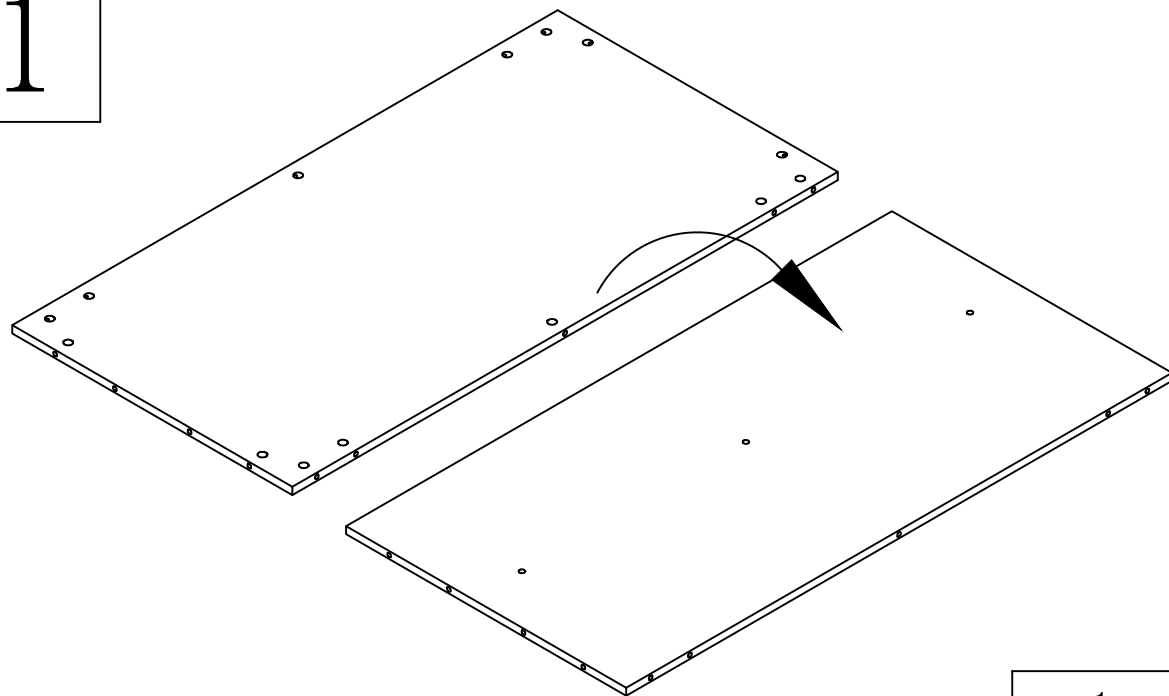

2 Persons

2 hours

MODEL:AX-LR03B # Coffee Table

2

1