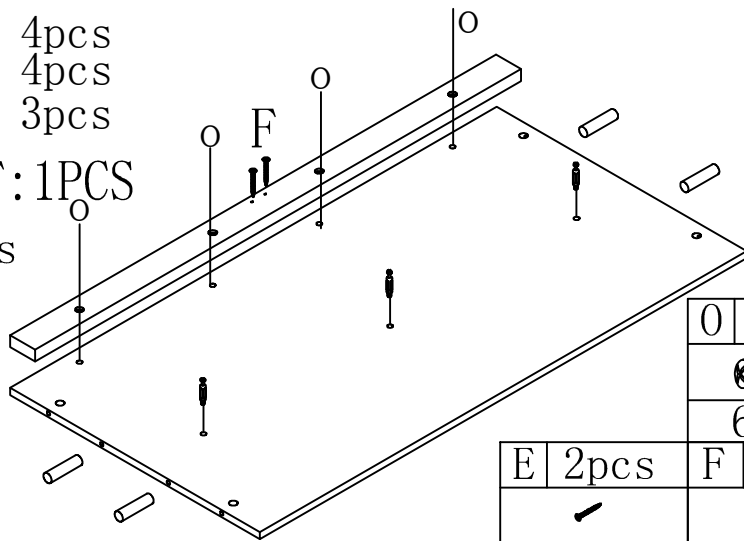

2pcs

2 Persons 2 hours

MODEL:AX-LR03B # Coffee Table

4

- 4pcs
- C 4pcs
- A 3pcs
- F: 1PCS
- E 2pcs

1

C	4PCS
8*30MM	

O	4pcs
---	------

6*25

E	2pcs
---	------

3.5*14

F	1pcs
---	------

A	3pcs
---	------

6*29MM

- C 6pcs
- B 6pcs
- A 7pcs

2

- A 8pcs
- C 4pcs

3

A	8pcs
---	------

6*29MM

B	6pcs
---	------

15*10.5

C	4pcs
---	------

8*30MM