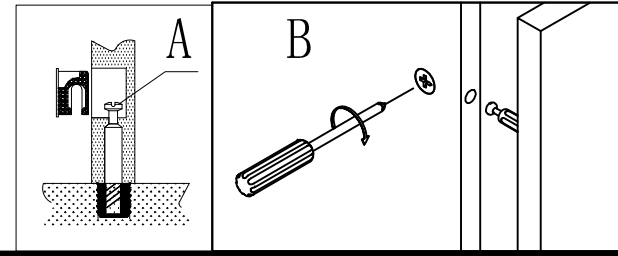

A	7pcs
---	------

6*29MM

C	6pcs
---	------

8*30MM

2 Persons

2 hours

MODEL:AX-LR03B # Coffee Table

5