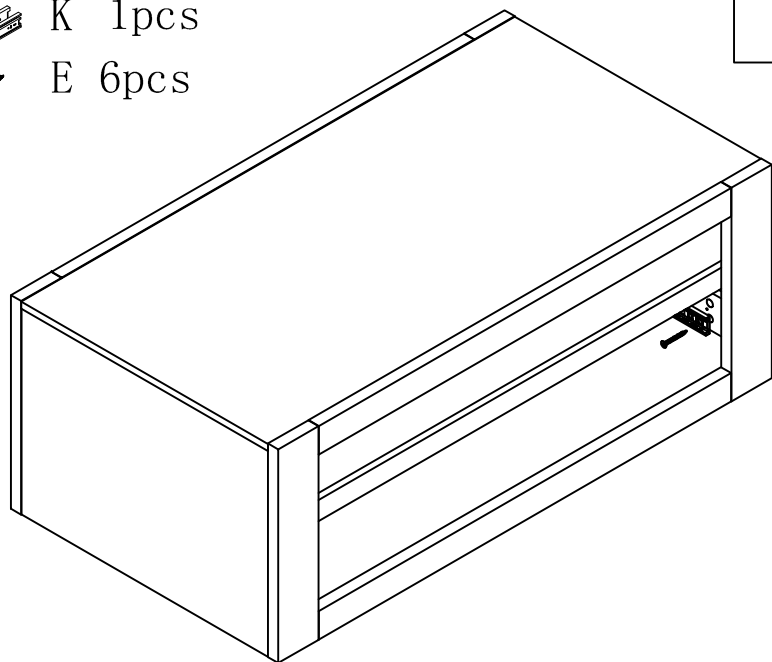

2 Persons 2 hours

MODEL:AX-LR03B # Coffee Table

7

- 12" K 1pcs
- E 6pcs

8

- E 6pcs
- B 12pcs
- A 12pcs
- N 4pcs
- M 8pcs