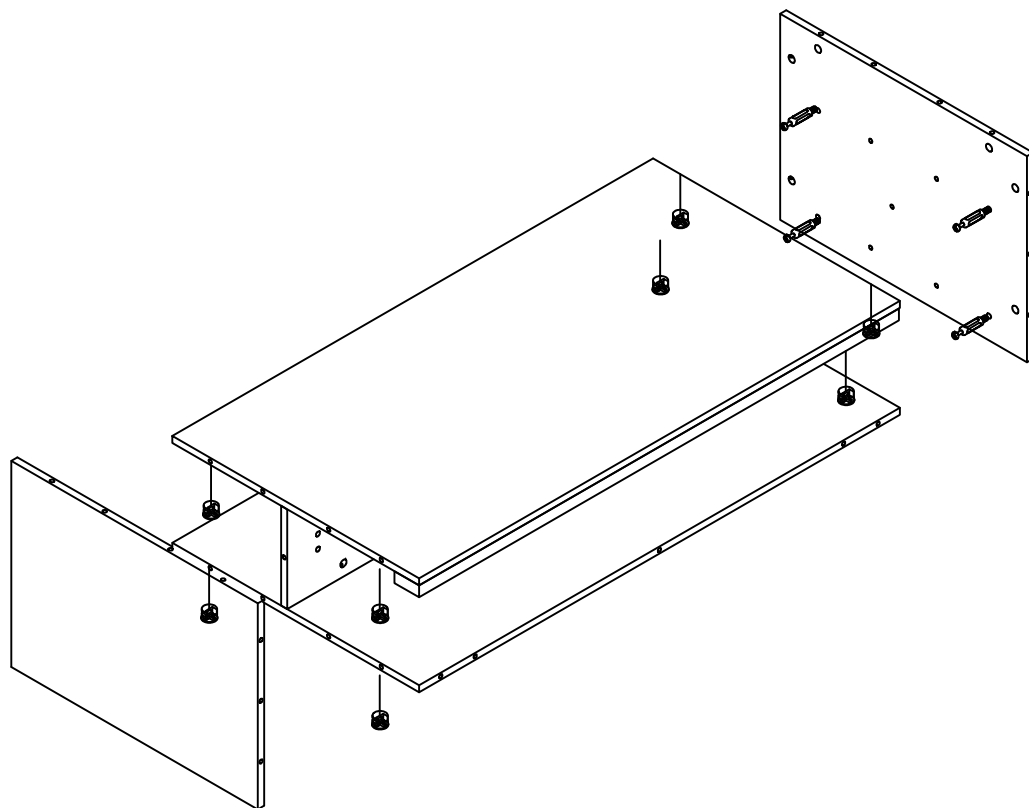

A	7pcs
---	------

6*29MM

C	6pcs
---	------

8*30MM

2 Persons

2 hours

MODEL:AX-LR03B # Coffee Table

5

 B 8pcs

4

 B 4pcs

 A 4pcs

5

B 8pcs

15*10.5

B 4pcs