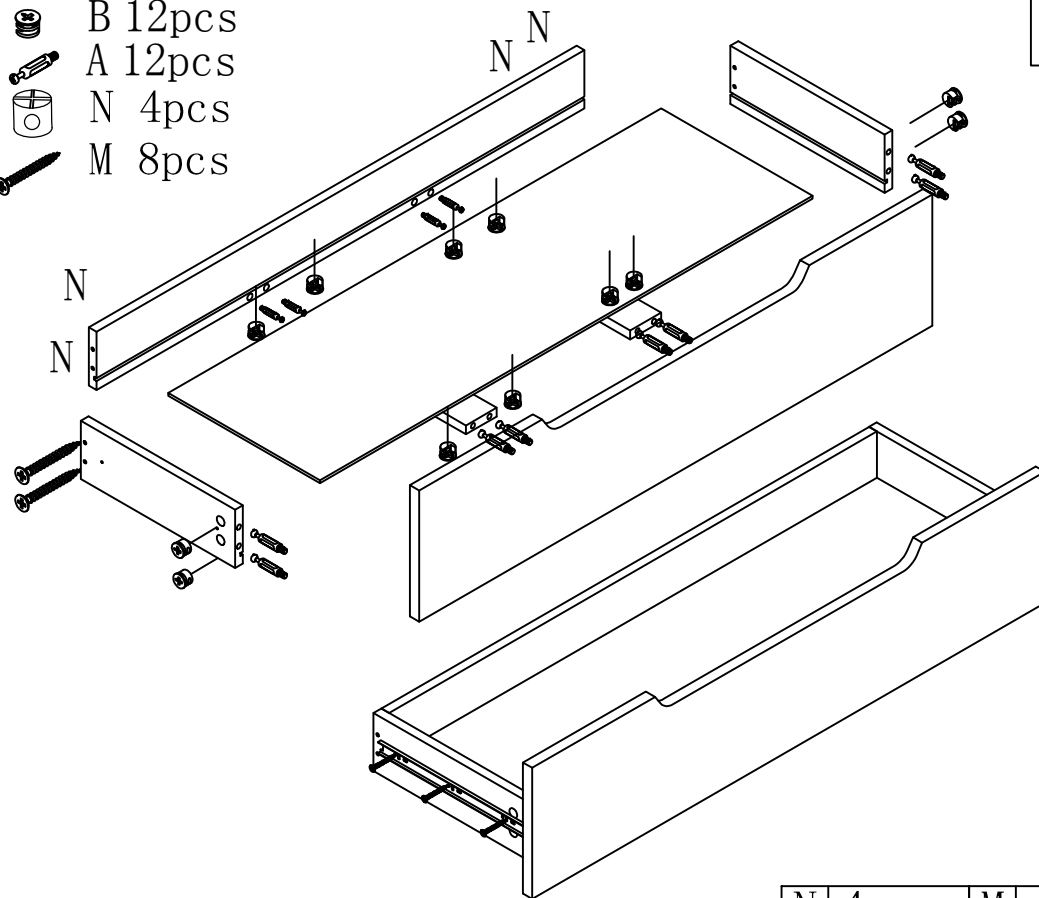

 B 36pcs

7

C 12pcs

8*30MM

A 32pcs	B 36pcs
	
6*29MM	15*10.5

2 Persons 2 hours

MODEL:AX-LR03B # Coffee Table

7

- 12" K 1pcs
- E 6pcs

8

- E 6pcs
- B 12pcs
- A 12pcs
- N 4pcs
- M 8pcs

9

K	1pcs	E	6pcs
	12"		
			3.5*14

N	4pcs	M	4pcs
			
	10*10		3.5*50
A	12pcs	B	12pcs
			
	6*29MM		3.5*14 15*10.5

2 Persons

2 hours