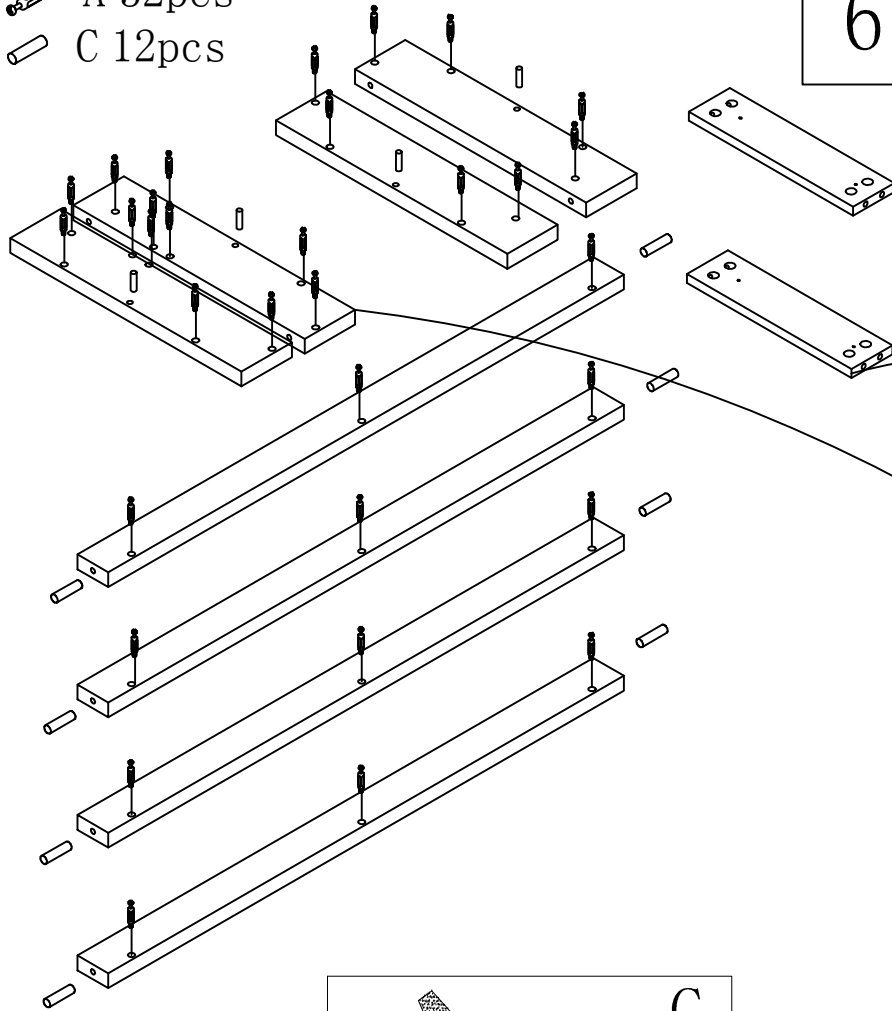

2 Persons 2 hours

MODEL:AX-LR03B # Coffee Table

6

A 32pcs
 C 12pcs

6

B 36pcs

7