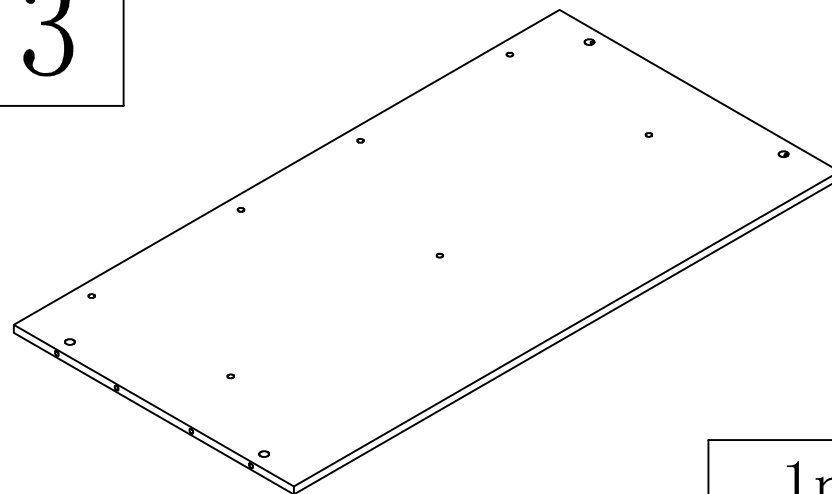

2 Persons

2 hours

MODEL:AX-LR03B # Coffee Table

2

1

3

1pcs

4

2

1pcs

1pcs