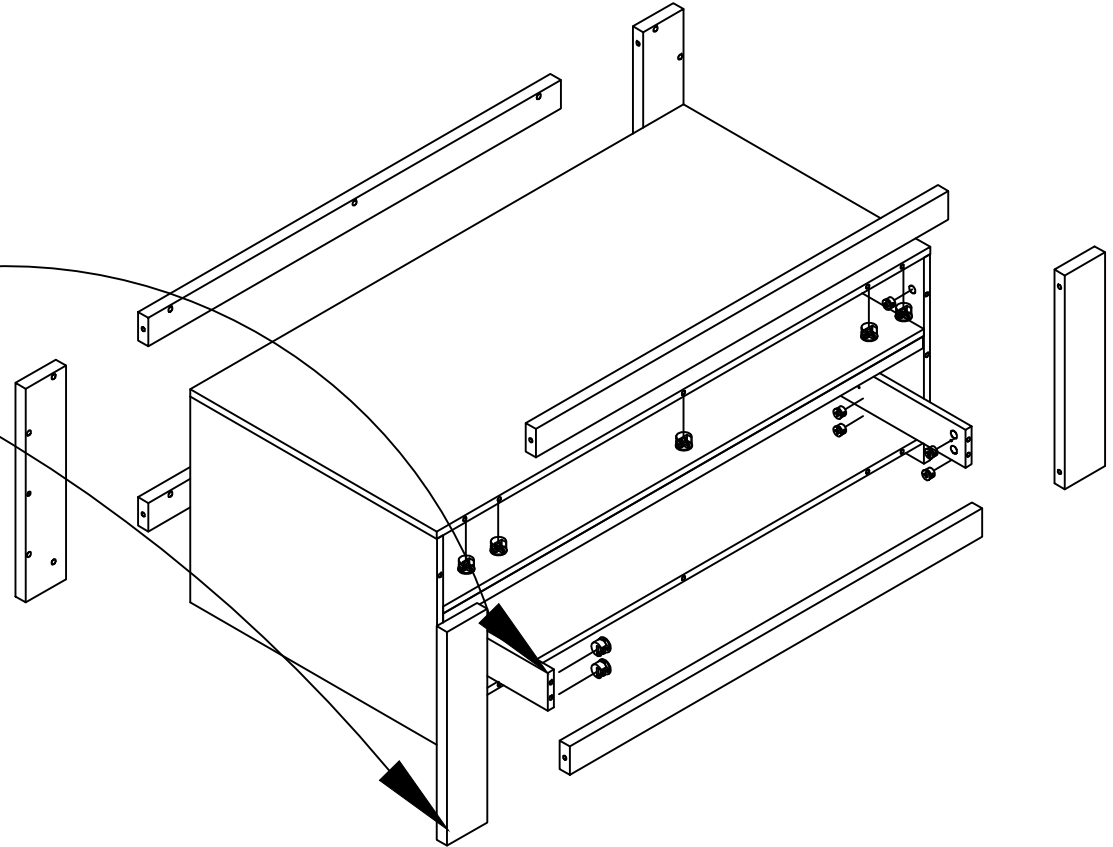

2 Persons 2 hours

MODEL:AX-LR03B # Coffee Table

6

A 32pcs
 C 12pcs

6

B 36pcs

7